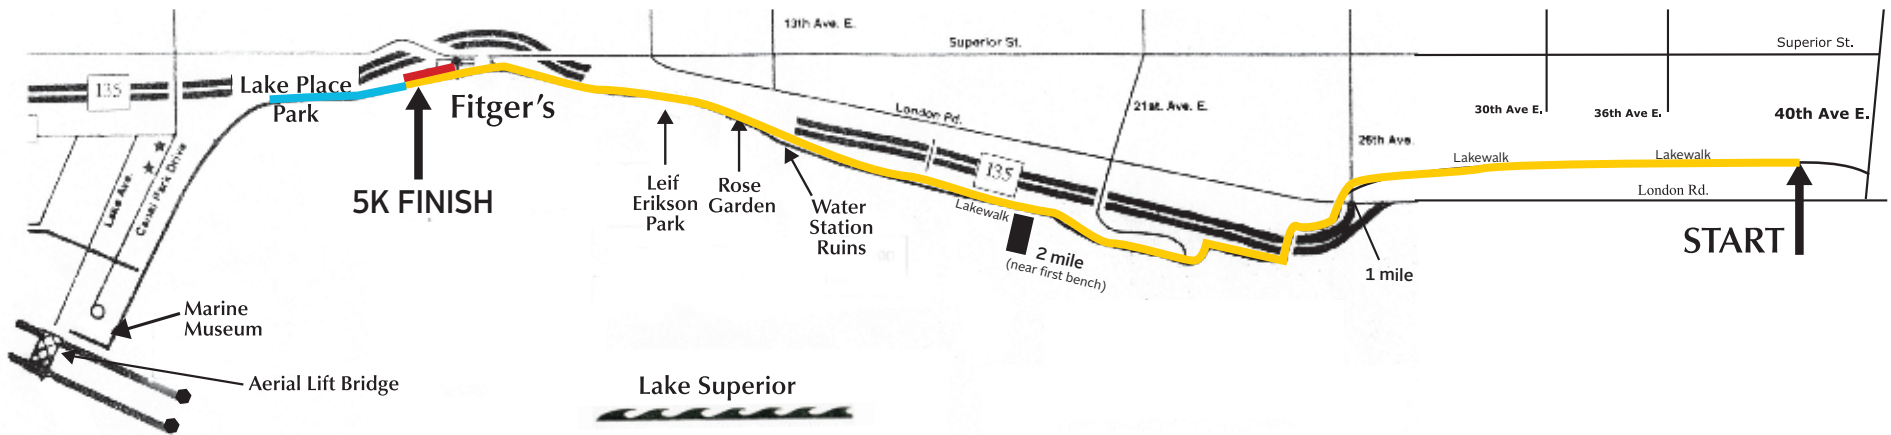

## 5K Course (3.1 miles)

The 5K race starts on the Lakewalk near 40th Avenue East. Runners will board the train at Fitger's at 8:00 a.m. and ride to the start. The finish line is on the Lakewalk below Fitger's courtyard.

## 1K Childrens Run (.62 mile)

The 1K race is an out and back course. The race starts and finishes on the Lakewalk below Fitger's courtyard.

## Tiny Tyke Triathlon

This race is on the Lakewalk below Fitger's courtyard. The event consists of pedaling a big wheel, running a short distance and crawling through a tunnel.